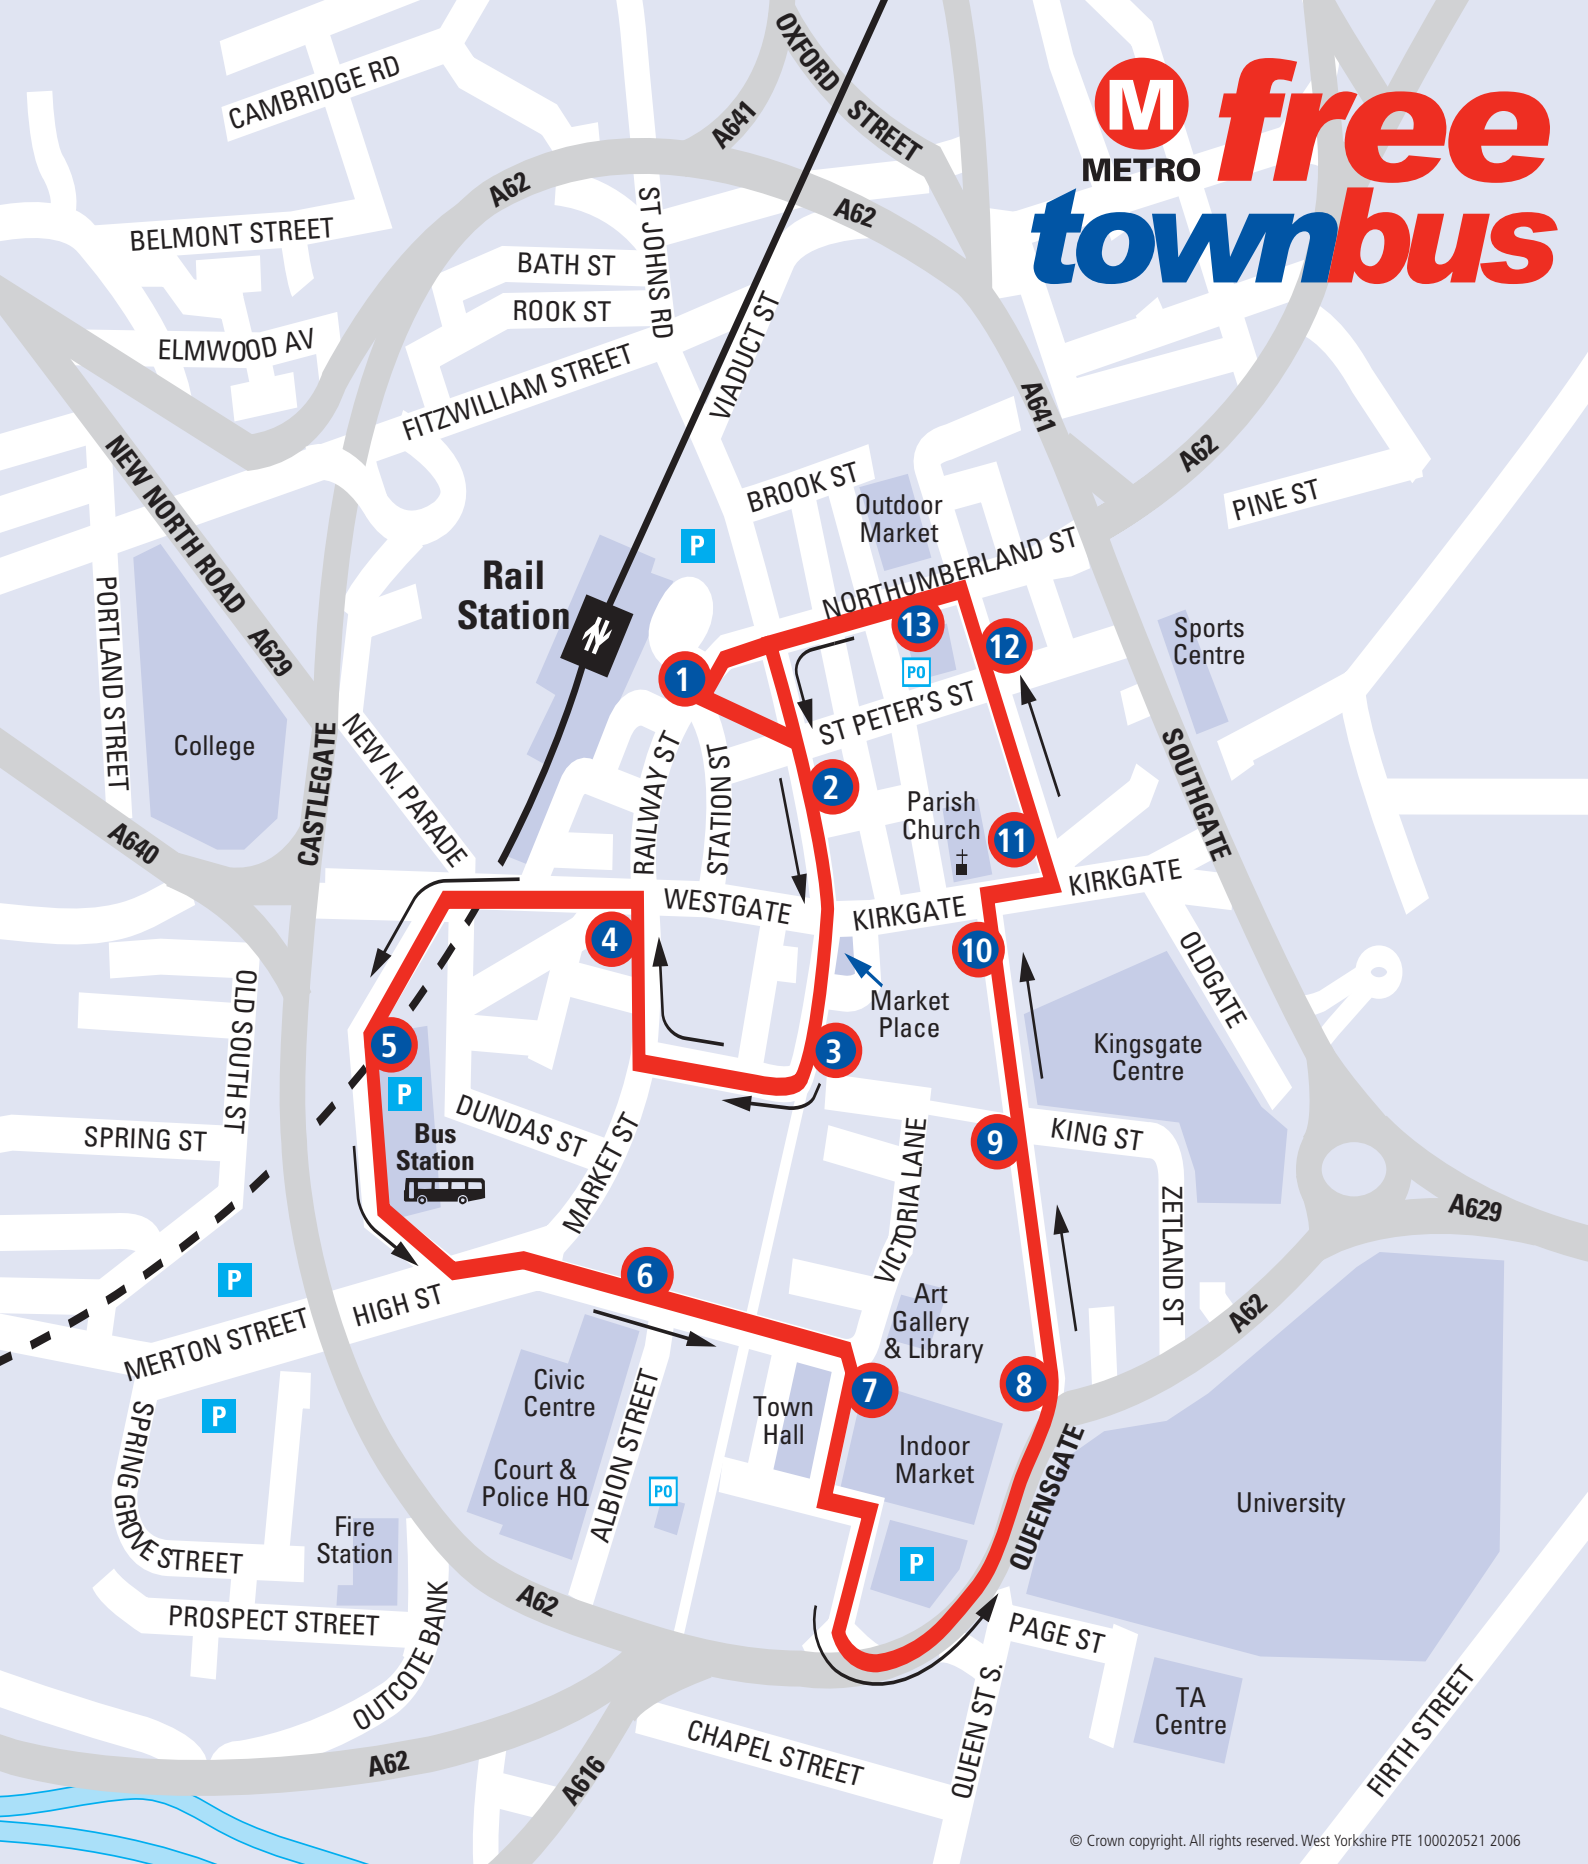

# M free townbus

© Crown copyright. All rights reserved. West Yorkshire PTE 100020521 2006

**Every 10 minutes.**

**Mondays to Fridays 7.30am - 7pm**

07:30 first bus departs Rail Station.

18:40 last complete circuit departs Rail Station.

19:00 last bus departs rail station for bus station only.

**Saturdays 8.30am - 5.30pm**

08:30 first bus departs Rail Station.

17:20 last complete circuit departs Rail Station.

17:30 last bus departs rail station for bus station only.

- |                         |                                     |
|-------------------------|-------------------------------------|
| 1 Rail Station          | 8 Queen Street (for University)     |
| 2 John William Street   | 9 Kingsgate                         |
| 3 Market Place          | 10 Cross Church Street              |
| 4 Market Street         | 11 Lord Street (K1) (Parish Church) |
| 5 Bus Station (Stand H) | 12 Lord Street (K4)                 |
| 6 High Street (H2)      | 13 Outdoor Market (P2)              |
| 7 Indoor Market         |                                     |